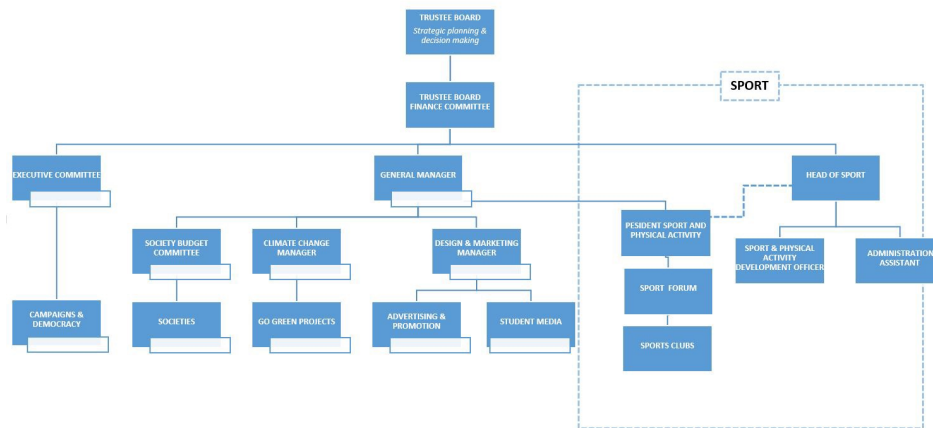

# INTRODUCTION TO RGU SPORTS CLUBS

RGU Sports Clubs is the Sport and Physical Activity representation of RGU:Union. Each year a President of Sport and Physical Activity is voted in to drive forward sport and physical activity at the university. The President is supported by both the General Manager of the Union and the Head of Sport at RGU SPORT.

As RGU Sports Clubs is governed by RGU:Union it is important you familiarise yourself with it's policies which can be found [here](#).

As well as being a member of an RGU Sports Club you are first and foremost a student of the university and therefore you must abide by all **university policy** and **student policies and guidelines**.

**RGU Sports Clubs** are student led sports clubs, who aim to deliver organised sport and physical activity. They consist of student members and governed by an elected committee of dedicated student volunteers.